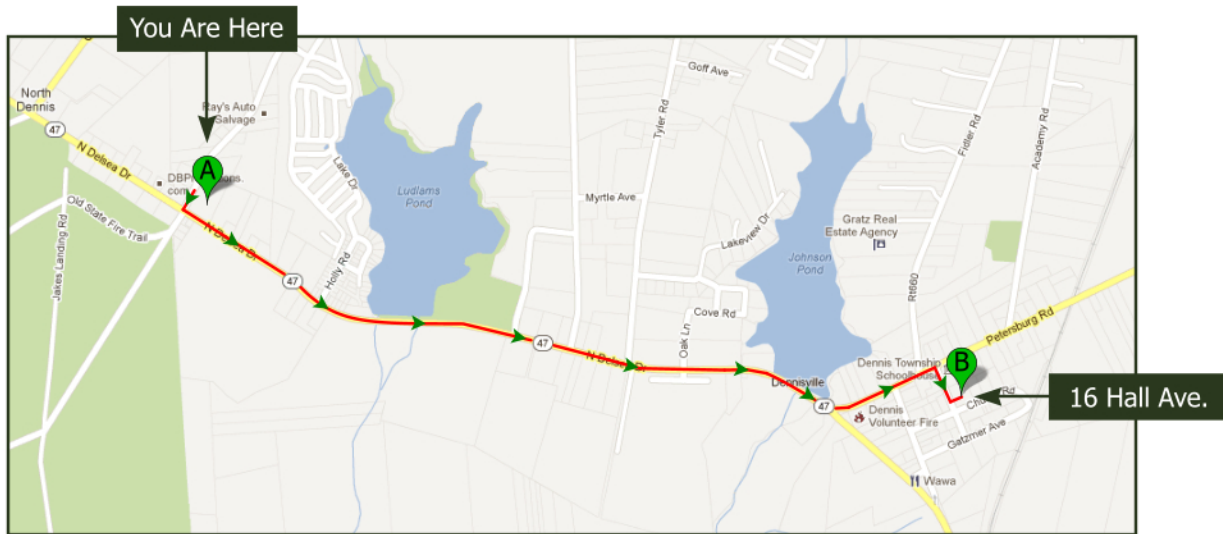

**VISIT OUR MAIN LOCATION AT:  
16 HALL AVE. DENNISVILLE, NJ 08214**

**★ ONLY 3 MINUTES AWAY! ★**

**Driving directions to 16 Hall Ave. Dennisville, NJ 08214**

**A 1414 New Jersey 47**  
Woodbine, NJ 08270

1. Head **southwest** on **Dudican Rd** toward **NJ-47 N/N Delsea Dr**
2. Take the 1st left onto **NJ-47 S/N Delsea Dr**
3. Turn left onto **Petersburg Rd**
4. Take the 2nd right onto **Hall Ave**  
Destination will be on the left

**B 16 Hall Ave**  
Dennisville, NJ 08214

**THANK YOU FOR CHOOSING DENNISVILLE FENCE**