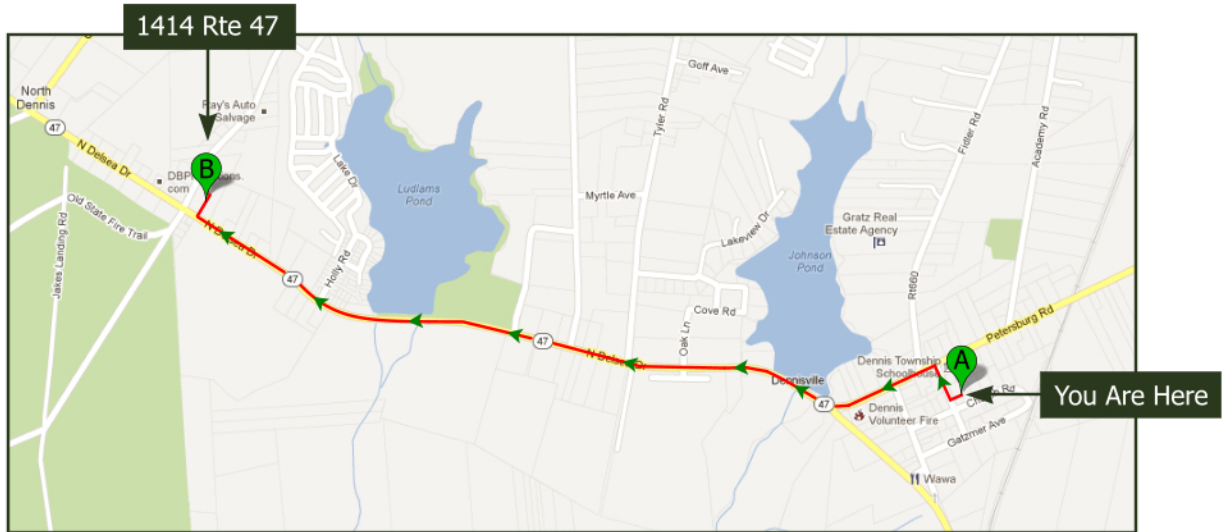

**VISIT OUR RT 47 LOCATION AT:
1414 RTE 47 WOODBINE, NJ 08270**

★ ONLY 3 MINUTES AWAY! ★

Driving directions to 1414 Rte 47 Woodbine, NJ 08270

A 16 Hall Ave
Dennisville, NJ 08214

1. Head **northwest** on **Hall Ave** toward **Cape May 610/Petersburg Rd**
2. Turn left onto **Cape May 610/Petersburg Rd**
3. Turn right onto **NJ-47 N/N Delsea Dr**
4. Go approx. 1.3 miles
Destination will be on the right

B 1414 Rte 47
Woodbine, NJ 08270

THANK YOU FOR CHOOSING DENNISVILLE FENCE