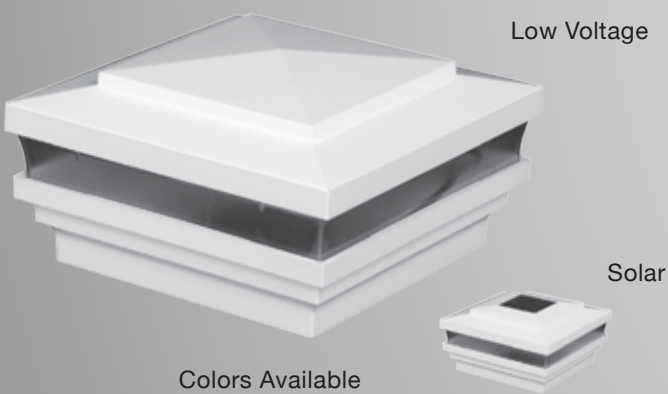

CAPE MAY

Colors Available

White, Almond, Beige, Khaki

Available in Designer Finishes

Sizes	Low Voltage	Solar
• 3-5/8"	#1486	#1482
• 4"	#1487	#1483
• 4-1/2"	#1561	#1566
• 5"	#1508	#1517
• 5-5/8"	#1509	#1518
• 6"	#1510	#1519