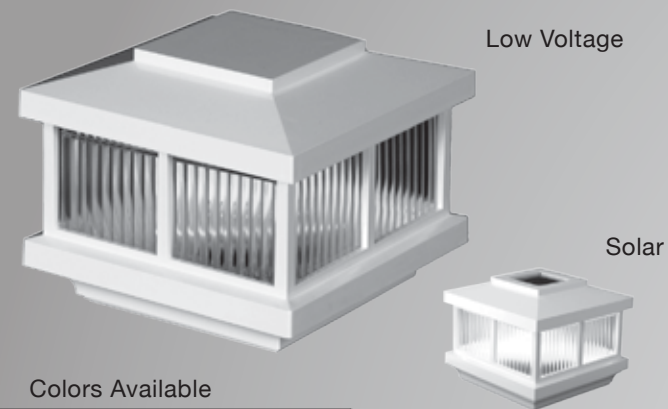

Authorized Dealer:

www.outdoor-accentlighting.com

B-OUTDOOR

OUTDOOR ACCENT LIGHTING

CLASSIC

Low Voltage Lighting

Solar lighting

Colors Available	Sizes	Low Voltage	Solar
<p>White, Almond, Beige, Khaki</p>	<ul style="list-style-type: none"> 3-1/2" 4" 5" 	<ul style="list-style-type: none"> #LV35 #LV45 #LV55 	<ul style="list-style-type: none"> #LZC35 #LZC45 #LZC55

4" available in wood mounting version (LVCW45)

ACCESSORIES

Low voltage wire and transformer

12/2 (12 Gauge) Low voltage wire
#5555

121 Watt Transformer
#5563

Low Voltage and Solar lighting present both style and grace for your deck, patio or backyard getaway. Both options are perfect for entertaining areas or to simply showcase your deck, fence or patio.

www.outdoor-accentlighting.com

CAMBRIDGE

Designer Products

HAVEN

Colors Available

White, Almond, Beige, Khaki, Black

Sizes	Low Voltage	Solar
• 4"	#LVN44	#LZN44
• 5"	#LVN55	#LZN55
• 6"	#LVN66	#LZN66

Our Designer product line is an innovative metallic and ceramic powder coated injection molded product line to enhance your fence, deck, and handrails. The Designer product line includes solar lighted post caps, low voltage lighted post caps, post skirts, and a variety of post cap designs using accent colors with textured finishes. Designer products will not tarnish like stamped metal post caps.