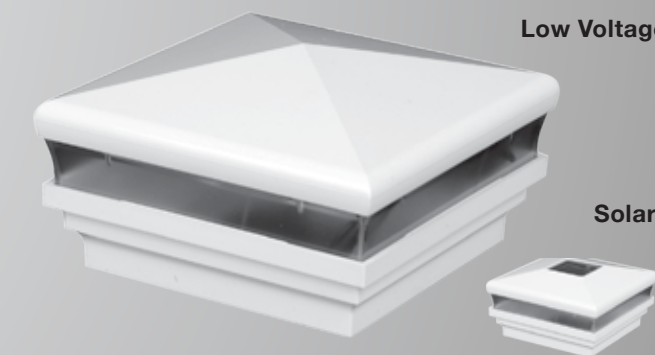

NEPTUNE

Colors Available

White, Almond, Beige, Khaki

Available in Designer Finishes

Sizes	Low Voltage	Solar
• 3-5/8"	#1484	#1480
• 4"	#1485	#1481
• 4-1/2"	#1563	#1562
• 5"	#1505	#1514
• 5-5/8"	#1506	#1515
• 6"	#1507	#1516