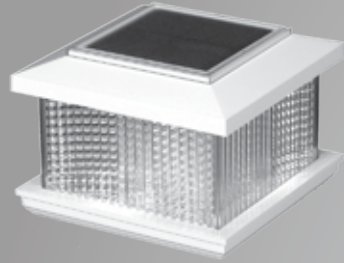

GALAXY

Galaxy Solar
#5558

Colors Available	Sizes Available
<p>White, Almond, Black, Copper, Stainless</p>	<ul style="list-style-type: none"> Adaptable for 3-1/2", 4", 5" and 4" wood.

SOLAR WEDGES

Galaxy Solar wedge

Colors Available	Sizes Available
<p>White, Black, Copper</p>	<ul style="list-style-type: none"> 1.875" x 4.5 x 1.5" (#1392)
<p>White, Almond, Black, Copper, Stainless</p>	<ul style="list-style-type: none"> 3" x 2-1/2" x 7" (#1306)

GALAXY ORNAMENTAL

Galaxy Solar White

Colors Available	Sizes Available
<p>White, Black, Copper</p>	<ul style="list-style-type: none"> 4.2" x 2.4" (#5559) Fits externally over 2" or 2-1/2 post

Low Voltage Accent Lighting -